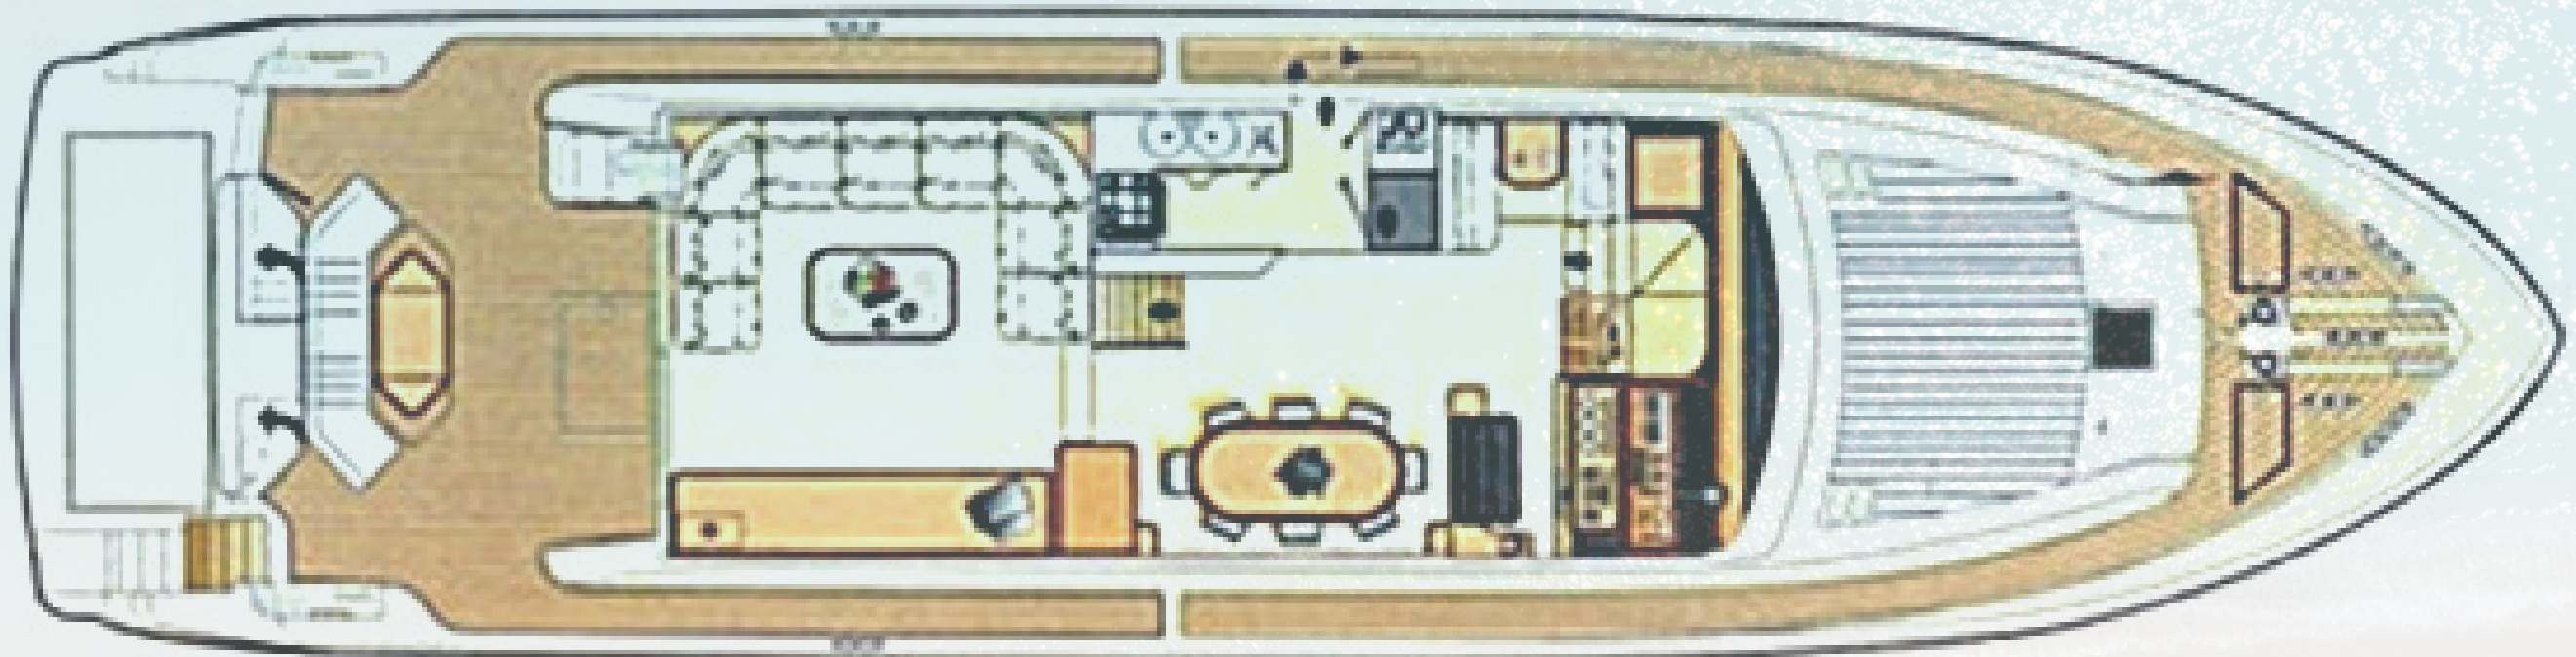

Spacious sunbathing

Area and easy access to the water due
to her swimming platform

4 refitted staterooms - 2 double & 2
twins

Netflix

Cosmote TV

Wi-Fi

Comfortable living & dining area

Sun beds at the Up Deck

DIVA S | Master Bedroom

DIVA S | VIP Bedroom

DIVA S | 2nd Twin Bedroom

SPECIFICATIONS

DIVA S| Specifications

SPECIFICATIONS

- Builder: Ferretti
 - Number of Crew: 4
 - Length: 25,80m (84'64")
 - Model: 80
 - Refit: 2024
 - Cruising Speed: 23 kn.
 - Consumption: 350 lt/hr + generators
 - Cabins: 4
 - Number of guests: 8 (10 upon request)
 - TENDERS & WATER TOYS (upon request)
-
- 1x Jet Ski 2 seater Sea Doo Spark
 - 4,20m Tender Horizon with 40hp engine
 - 2x Stand up Paddle boards
 - 1x Wakeboard
 - 1x Jobe Stimmel kneeboard
 - 2x Ringo tubes
 - 1x Airstream 2 seater
 - 1x Water skis
 - 1x seater Kayak
 - Snorkeling equipment & fishing equipment

DIVA S | 80 Ferretti

DIVA S | Aft Deck

DIVA S | Up Deck

DIVA S | 80 Ferretti

DIVA S | Ferretti 80

4