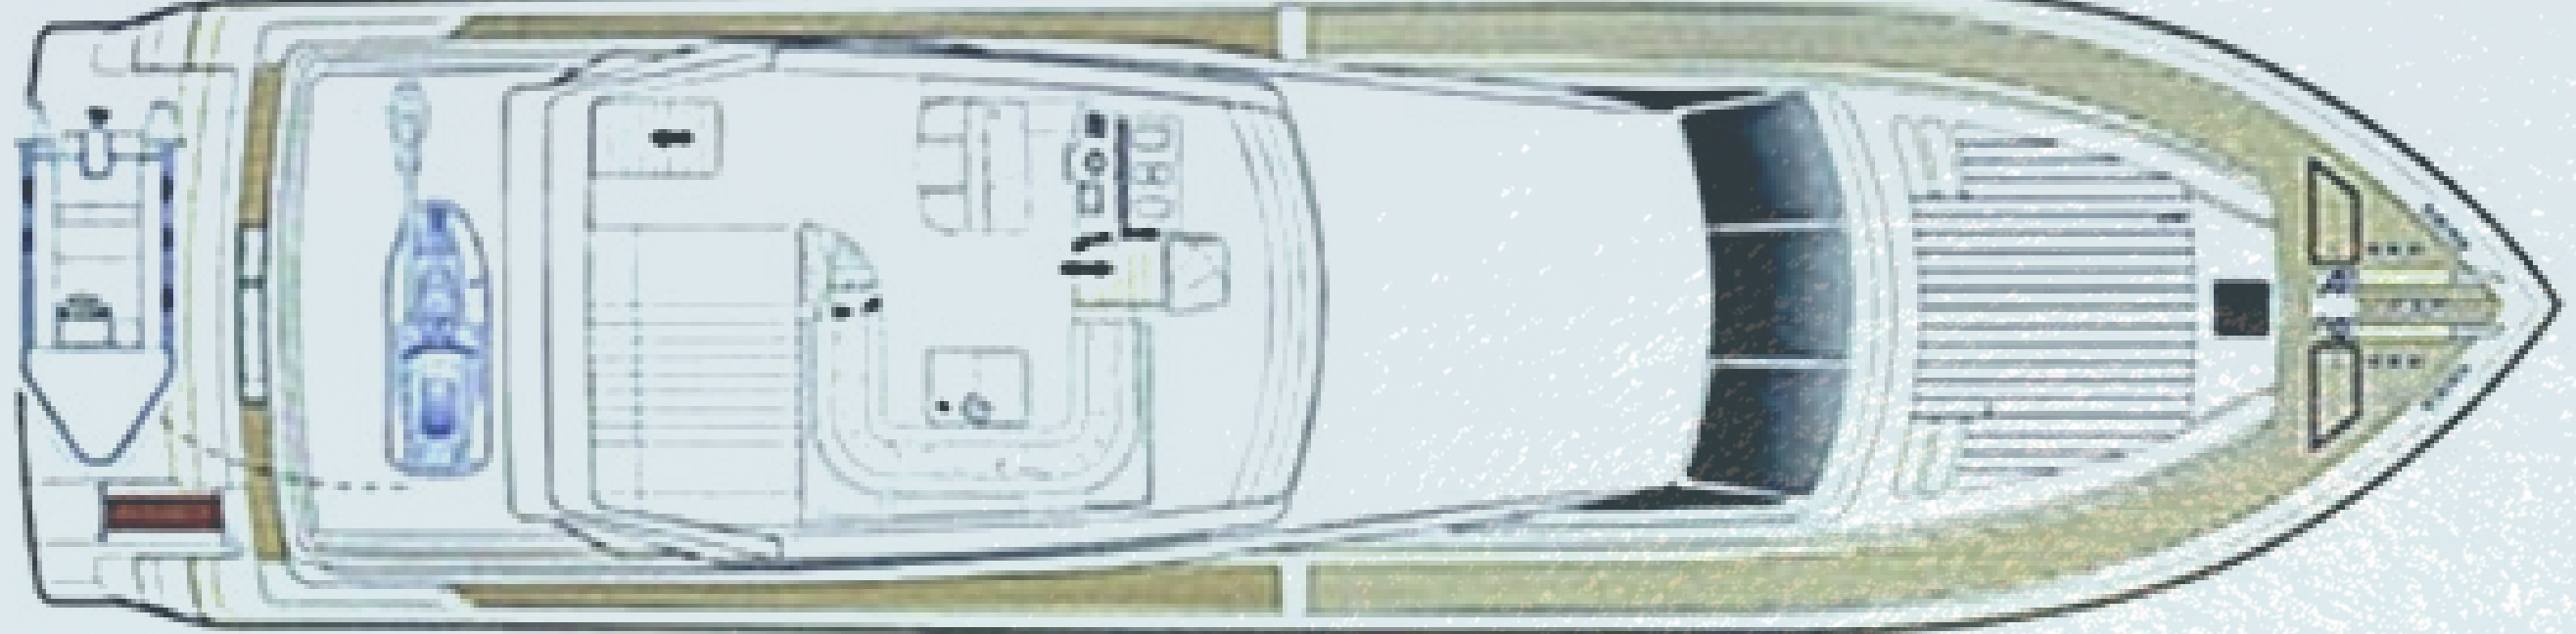

DIVA S | Master Bedroom

DIVA S | VIP Bedroom

DIVA S | 2nd Twin Bedroom

SPECIFICATIONS

DIVA S| Specifications

SPECIFICATIONS

- Builder: Ferretti
 - Number of Crew: 4
 - Length: 25,80m (84'64")
 - Model: 80
 - Refit: 2024
 - Cruising Speed: 23 kn.
 - Consumption: 350 lt/hr + generators
 - Cabins: 4
 - Number of guests: 8 (10 upon request)
 - TENDERS & WATER TOYS (upon request)
-
- 1x Jet Ski 2 seater Sea Doo Spark
 - 4,20m Tender Horizon with 40hp engine
 - 2x Stand up Paddle boards
 - 1x Wakeboard
 - 1x Jobe Stimmel kneeboard
 - 2x Ringo tubes
 - 1x Airstream 2 seater
 - 1x Water skis
 - 1x seater Kayak
 - Snorkeling equipment & fishing equipment

DIVA S | 80 Ferretti

DIVA S | Aft Deck

DIVA S | Up Deck

DIVA S | 80 Ferretti

DIVA S | Ferretti 80

4