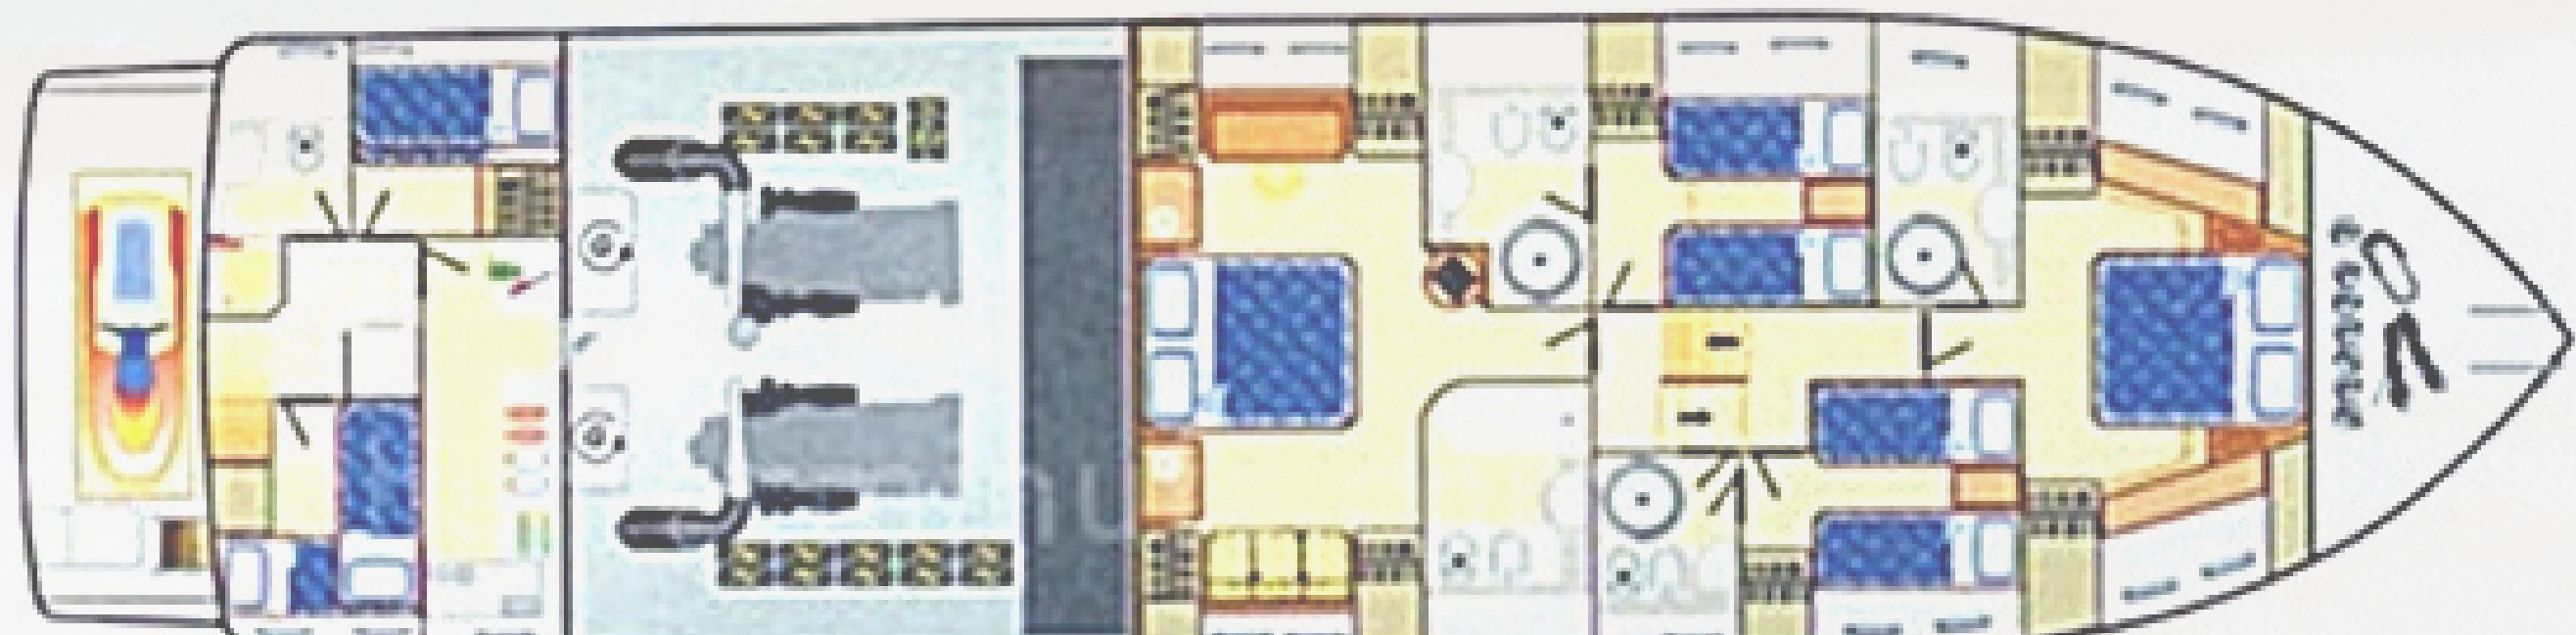

Spacious sunbathing

Area and easy access to the water due
to her swimming platform

4 refitted staterooms - 2 double & 2
twins

Netflix

Cosmote TV

Wi-Fi

Comfortable living & dining area

Sun beds at the Up Deck

DIVA S | Master Bedroom

DIVA S | VIP Bedroom

DIVA S | 2nd Twin Bedroom

SPECIFICATIONS

DIVA S| Specifications

SPECIFICATIONS

- Builder: Ferretti
 - Number of Crew: 4
 - Length: 25,80m (84'64")
 - Model: 80
 - Refit: 2024
 - Cruising Speed: 23 kn.
 - Consumption: 350 lt/hr + generators
 - Cabins: 4
 - Number of guests: 8 (10 upon request)
 - TENDERS & WATER TOYS (upon request)
-
- 1x Jet Ski 2 seater Sea Doo Spark
 - 4,20m Tender Horizon with 40hp engine
 - 2x Stand up Paddle boards
 - 1x Wakeboard
 - 1x Jobe Stimmel kneeboard
 - 2x Ringo tubes
 - 1x Airstream 2 seater
 - 1x Water skis
 - 1x seater Kayak
 - Snorkeling equipment & fishing equipment

DIVA S | 80 Ferretti

DIVA S | Aft Deck

DIVA S | Up Deck

DIVA S | 80 Ferretti

DIVA S | Ferretti 80

4